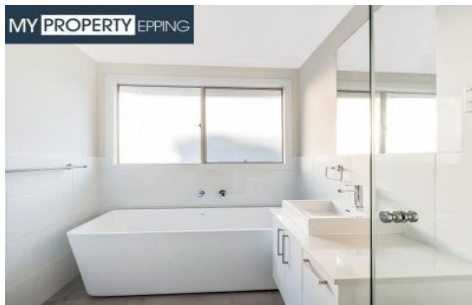

**MY PROPERTY** EPPING**1 Stanmore Street Tallawong NSW**

4 2 1

Spacious family 4 bed home with study & all the extras!

Landlord is seeking a quality long term tenant, be quick to apply!

This beautiful & spacious 4-bedroom family home is located in the heart of Schofields. It is easy and convenient to reach all amenities including quality restaurants, schools, parks and city transport.

HIGH POINTS

Four generous sized bedrooms with built wardrobes

2 full bathrooms with an 3rd seperate toilet

[For full version visit the website](#)

Type : House**View** : <https://www.mypropertysydney.com.au/lease/nsw/western-sydney/tallawong/residential/house/8366859>**George Horozakis**
(02) 9868 4888**Peter Horozakis**
(02) 9868 4888